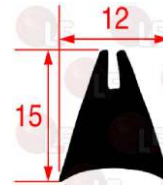

BERTO'S 25594000

Handles

3242255 CENTRAL LOCK MECHANISM RIGHT

for OVEN
for Convection oven electric (COVEN) TEC10
TEC10MD - TEC10MX - TEC10P - TEC15 - TEC15MD
TEC15MX - TEC20 - TEC20MD
for Convection oven electric (SOLYMAC) SOLYMIX 10
SOLYP10
for Convection oven gas (COVEN) TEC10G - TEC10GMD
TEC10GP - TEC15G - TEC15GMD - TEC20G
TEC20GMD
for Electric oven (CAPIC) R220